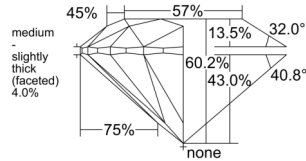

GIA®

FACSIMILE

GIA REPORT 6545337755

Verify this report at GIA.edu

GIA NATURAL DIAMOND DOSSIER®

December 30, 2025
GIA Report Number 6545337755
Shape and Cutting Style ..... Round Brilliant
Measurements ..... 5.01 - 5.02 x 3.02 mm

GRADING RESULTS

Carat Weight ..... 0.46 carat
Color Grade ..... K, Faint Brown
Clarity Grade VS1
Cut Grade ..... Excellent

ADDITIONAL GRADING INFORMATION

Polish ..... Excellent
Symmetry ..... Excellent
Fluorescence ..... None
Clarity Characteristics..... Cloud, Feather, Needle, Pinpoint
Inscription(s): GIA 6545337755

PROPORTIONS

Profile to actual proportions