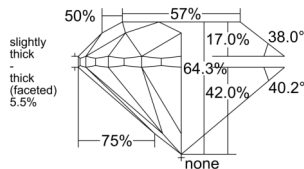

GIA®

FACSIMILE

GIA REPORT 6545329385

Verify this report at GIA.edu

GIA NATURAL DIAMOND DOSSIER®

December 27, 2025
GIA Report Number 6545329385
Shape and Cutting Style ..... Round Brilliant
Measurements ..... 5.49 - 5.54 x 3.55 mm

GRADING RESULTS

Carat Weight ..... 0.70 carat
Color Grade I
Clarity Grade VS1
Cut Grade ..... Very Good

ADDITIONAL GRADING INFORMATION

Polish ..... Excellent
Symmetry ..... Very Good
Fluorescence ..... Strong Blue
Clarity Characteristics ..... Crystal
Inscription(s): GIA 6545329385

PROPORTIONS

Profile to actual proportions