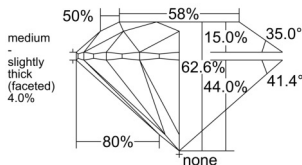

GIA®

FACSIMILE

GIA REPORT 6545323616

Verify this report at GIA.edu

GIA NATURAL DIAMOND DOSSIER®

December 27, 2025
GIA Report Number 6545323616
Shape and Cutting Style ..... Round Brilliant
Measurements ..... 5.04 - 5.08 x 3.17 mm

GRADING RESULTS

Carat Weight ..... 0.50 carat
Color Grade ..... G
Clarity Grade VS2
Cut Grade ..... Excellent

ADDITIONAL GRADING INFORMATION

Polish ..... Excellent
Symmetry ..... Excellent
Fluorescence ..... None
Clarity Characteristics ..... Cloud, Crystal, Feather
Inscription(s): GIA 6545323616

PROPORTIONS

GRADING SCALES

GIA COLOR SCALE

COLOREDNESS	D
	E
	F
	G
	H
	I
	J
NEAR COLORLESS	K
	L
FAIN	M
	N
	O
	P
VERY LIGHT	Q
	R
	S
	T
	U
	V
	W
	X
	Y
LIGHT	Z

GIA CLARITY SCALE

VERY VERY SLIGHTLY INCLUDED	FLAWLESS
	INTERNALLY FLAWLESS
VERY SLIGHTLY INCLUDED	VVS₁
	VVS₂
SLIGHTLY INCLUDED	VS₁
	VS₂
INCLUDED	SI₁
	SI₂
	I₁
	I₂
	I₃

GIA CUT SCALE

EXCELLENT
VERY GOOD
GOOD
FAIR
POOR