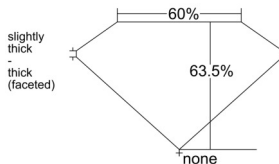

GIA®

FACSIMILE

GIA REPORT 6545307222

Verify this report at GIA.edu

GIA NATURAL DIAMOND DOSSIER®

December 29, 2025
GIA Report Number 6545307222
Shape and Cutting Style ..... Pear Brilliant
Measurements ..... 5.76 x 3.77 x 2.39 mm

GRADING RESULTS

Carat Weight ..... 0.31 carat
Color Grade ..... E
Clarity Grade VS1

ADDITIONAL GRADING INFORMATION

Polish ..... Excellent
Symmetry ..... Very Good
Fluorescence ..... None
Clarity Characteristics ..... Cloud, Needle, Pinpoint
Inscription(s): GIA 6545307222

PROPORTIONS

Profile not to actual proportions

GRADING SCALES

GIA COLOR SCALE		GIA CLARITY SCALE	
COLORLESS	D	VERY VERY SLIGHTLY INCLUDED	FLAWLESS
	E		INTERNALLY FLAWLESS
	F		VVS₁
	G		VVS₂
	H		VS₁
	I		VS₂
	J		SI₁
	K		SI₂
	L		I₁
	M		I₂
NEAR COLORLESS	N	SLIGHTLY INCLUDED	I₃
	O		
	P		
	Q		
	R		
FAINT	S		
	T		
	U		
	V		
	W		
VERY LIGHT	X		
	Y		
	Z		
LIGHT