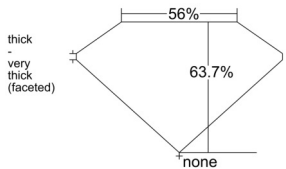

GIA®

FACSIMILE

GIA REPORT 6545305840

Verify this report at GIA.edu

GIA NATURAL DIAMOND DOSSIER®

December 26, 2025
GIA Report Number 6545305840
Shape and Cutting Style ..... Marquise Brilliant
Measurements ..... 7.01 x 3.38 x 2.15 mm

GRADING RESULTS

Carat Weight ..... 0.30 carat
Color Grade ..... D
Clarity Grade VVS1

ADDITIONAL GRADING INFORMATION

Polish ..... Excellent
Symmetry ..... Very Good
Fluorescence ..... None
Clarity Characteristics ..... Pinpoint
Inscription(s): GIA 6545305840

PROPORTIONS

Profile not to actual proportions

GRADING SCALES

GIA COLOR SCALE		GIA CLARITY SCALE			
COLORLESS	D	VERY VERY SLIGHTLY INCLUDED	FLAWLESS		
	E		INTERNALLY FLAWLESS		
	F	VERY SLIGHTLY INCLUDED	VVS₁		
	G		VVS₂		
	H		VS₁		
	NEAR COLORLESS	I	SLIGHTLY INCLUDED	VS₂	
		J		SI₁	
		FAINT	K	INCLUDED	SI₂
			L		I₁
			M		I₂
VERT LIGHT	N	LIGHT	I₃		
	O				
	P				
	Q				
	R				
	S				
	T