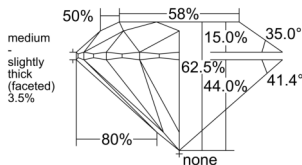

GIA®

FACSIMILE

GIA NATURAL DIAMOND DOSSIER®

December 26, 2025
GIA Report Number 6545305470
Shape and Cutting Style ..... Round Brilliant
Measurements ..... 4.47 - 4.50 x 2.80 mm

GRADING RESULTS

Carat Weight ..... 0.34 carat
Color Grade L
Clarity Grade VVS2
Cut Grade ..... Excellent

ADDITIONAL GRADING INFORMATION

Polish ..... Excellent
Symmetry ..... Excellent
Fluorescence ..... None
Clarity Characteristics ..... Feather, Pinpoint
Inscription(s): GIA 6545305470

GIA REPORT 6545305470

Verify this report at GIA.edu

PROPORTIONS

Profile to actual proportions