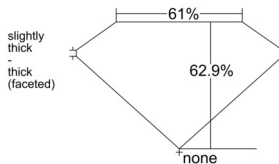

GIA®

FACSIMILE

GIA REPORT 6545302294

Verify this report at GIA.edu

GIA NATURAL DIAMOND DOSSIER®

December 25, 2025
GIA Report Number 6545302294
Shape and Cutting Style ..... Pear Brilliant
Measurements ..... 7.85 x 5.01 x 3.15 mm

GRADING RESULTS

Carat Weight ..... 0.73 carat
Color Grade ..... E
Clarity Grade VVS1

ADDITIONAL GRADING INFORMATION

Polish ..... Excellent
Symmetry ..... Excellent
Fluorescence ..... None
Clarity Characteristics ..... Pinpoint
Inscription(s): GIA 6545302294

PROPORTIONS

Profile not to actual proportions

GRADING SCALES

GIA COLOR SCALE		GIA CLARITY SCALE			
COLORLESS	D	VERY VERY SLIGHTLY INCLUDED	FLAWLESS		
	E		INTERNALLY FLAWLESS		
	F		VVS₁		
	NEAR COLORLESS	G	VERY SLIGHTLY INCLUDED	VVS₂	
		H		VS₁	
		FANT	I	SLIGHTLY INCLUDED	VS₂
			J		SI₁
	LIGHT	K	INCLUDED	SI₂	
		L		I₁	
		M		I₂	
N		NOT GRADED	I₃		
O					
P					
Q					
R					
S					
T					
U					
V					
W					
X					
Y					
Z