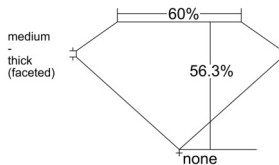

GIA®

FACSIMILE

GIA REPORT 6545289912

Verify this report at GIA.edu

GIA NATURAL DIAMOND DOSSIER®

January 05, 2026
GIA Report Number 6545289912
Shape and Cutting Style ..... Heart Brilliant
Measurements ..... 5.45 x 6.39 x 3.60 mm

GRADING RESULTS

Carat Weight ..... 0.71 carat
Color Grade ..... D
Clarity Grade VVS1

ADDITIONAL GRADING INFORMATION

Polish ..... Very Good
Symmetry ..... Very Good
Fluorescence ..... None
Clarity Characteristics ..... Pinpoint
Inscription(s): GIA 6545289912

PROPORTIONS

Profile not to actual proportions

GRADING SCALES

GIA COLOR SCALE		GIA CLARITY SCALE			
COLORLESS	D	VERY VERY SLIGHTLY INCLUDED	FLAWLESS		
	E		INTERNALLY FLAWLESS		
	F	VERY SLIGHTLY INCLUDED	VVS₁		
	G		VVS₂		
	H		VS₁		
	NEAR COLORLESS	I	SLIGHTLY INCLUDED	VS₂	
		J		SI₁	
		FAINT	K	INCLUDED	SI₂
			L		I₁
			M		I₂
VERT LIGHT	N	LIGHT	I₃		
	O				
	P				
	Q				
	R