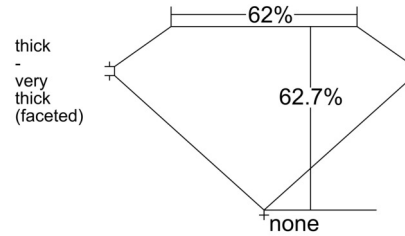

PROPORTIONS

Profile not to actual proportions