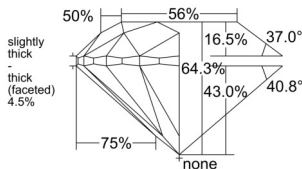

GIA®

FACSIMILE

GIA REPORT 6545286281

Verify this report at GIA.edu

GIA NATURAL DIAMOND DOSSIER®

December 24, 2025
GIA Report Number 6545286281
Shape and Cutting Style ..... Round Brilliant
Measurements ..... 4.61 - 4.64 x 2.97 mm

GRADING RESULTS

Carat Weight ..... 0.40 carat
Color Grade ..... J
Clarity Grade SI2
Cut Grade ..... Very Good

ADDITIONAL GRADING INFORMATION

Polish ..... Excellent
Symmetry ..... Excellent
Fluorescence ..... Medium Blue
Clarity Characteristics ..... Cloud, Crystal
Inscription(s): GIA 6545286281

PROPORTIONS

Profile to actual proportions