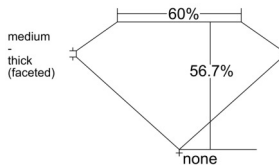

GIA®

FACSIMILE

GIA REPORT 6545275431

Verify this report at GIA.edu

GIA NATURAL DIAMOND DOSSIER®

December 22, 2025
GIA Report Number **6545275431**
Shape and Cutting Style ..... **Heart Brilliant**
Measurements ..... **4.91 x 5.63 x 3.19 mm**

GRADING RESULTS

Carat Weight ..... **0.50 carat**
Color Grade ..... **E**
Clarity Grade **S11**

ADDITIONAL GRADING INFORMATION

Polish ..... **Excellent**
Symmetry ..... **Excellent**
Fluorescence ..... **None**
Clarity Characteristics ..... **Feather, Crystal**
Inscription(s): **GIA 6545275431**

PROPORTIONS

Profile not to actual proportions

GRADING SCALES

GIA COLOR SCALE		GIA CLARITY SCALE			
COLORLESS	D	VERY VERY SLIGHTLY INCLUDED	FLAWLESS		
	E		INTERNALLY FLAWLESS		
	F	VERY SLIGHTLY INCLUDED	VVS₁		
	G		VVS₂		
	H		VS₁		
	NEAR COLORLESS	I	SLIGHTLY INCLUDED	VS₂	
		J		S1₁	
		FAINT	K	INCLUDED	S1₂
			L		I₁
	M		I₂		
VERT LIGHT	N		INCLUDED	I₃	
	O				
	P				
	Q				
	R				
	S				
LIGHT	T				
	U				
	V				
	W				
X					
Y					
Z