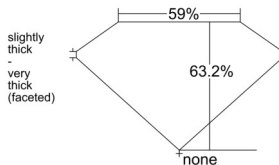

GIA®

FACSIMILE

GIA REPORT 6545274781

Verify this report at GIA.edu

GIA NATURAL DIAMOND DOSSIER®

December 22, 2025
GIA Report Number 6545274781
Shape and Cutting Style ..... Heart Brilliant
Measurements ..... 5.14 x 6.10 x 3.86 mm

GRADING RESULTS

Carat Weight ..... 0.70 carat
Color Grade ..... G
Clarity Grade SI1

ADDITIONAL GRADING INFORMATION

Polish ..... Excellent
Symmetry ..... Excellent
Fluorescence ..... Faint
Clarity Characteristics ..... Crystal, Feather
Inscription(s): GIA 6545274781

PROPORTIONS

Profile not to actual proportions

GRADING SCALES

GIA COLOR SCALE		GIA CLARITY SCALE			
COLORLESS	D	VERY VERY SLIGHTLY INCLUDED	FLAWLESS		
	E		INTERNALLY FLAWLESS		
	F	VERY SLIGHTLY INCLUDED	VVS₁		
	G		VVS₂		
	H		VS₁		
	NEAR COLORLESS	I	SLIGHTLY INCLUDED	VS₂	
		J		SI₁	
		FAINT	K	INCLUDED	SI₂
			L		I₁
			M		I₂
VERT LIGHT	N	INCLUDED	I₃		
	O				
	P				
	Q				
	R				
LIGHT	S				
	T				
	U				
	V				
	W				
	X				
	Y				
	Z