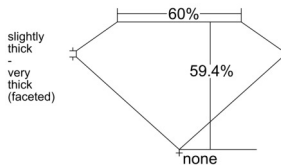

GIA®

FACSIMILE

GIA REPORT 6545272916

Verify this report at GIA.edu

GIA NATURAL DIAMOND DOSSIER®

December 22, 2025
GIA Report Number 6545272916
Shape and Cutting Style ..... Heart Brilliant
Measurements ..... 4.82 x 5.57 x 3.31 mm

GRADING RESULTS

Carat Weight ..... 0.51 carat
Color Grade ..... H
Clarity Grade VS1

ADDITIONAL GRADING INFORMATION

Polish ..... Excellent
Symmetry ..... Very Good
Fluorescence ..... None
Clarity Characteristics..... Crystal, Cloud, Pinpoint, Needle
Inscription(s): GIA 6545272916

PROPORTIONS

Profile not to actual proportions

GRADING SCALES

GIA COLOR SCALE		GIA CLARITY SCALE			
COLORLESS	D	VERY VERY SLIGHTLY INCLUDED	FLAWLESS		
	E		INTERNALLY FLAWLESS		
	F		VVS₁		
	NEAR COLORLESS	G	VVS₂		
		H	VERY SLIGHTLY INCLUDED	VS₁	
		I		VS₂	
		FAINT	J	SLIGHTLY INCLUDED	SI₁
			K		SI₂
	L		INCLUDED		I₁
	M			I₂	
VERT LIGHT	N		INCLUDED	I₃	
	O				
	P				
	Q				
	R				
LIGHT	S				
	T				
	U				
	V				
	W				
X					
Y					
Z