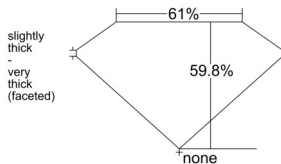

GIA®

FACSIMILE

GIA REPORT 6545272527

Verify this report at GIA.edu

GIA NATURAL DIAMOND DOSSIER®

December 22, 2025
GIA Report Number 6545272527
Shape and Cutting Style ..... Heart Brilliant
Measurements ..... 5.47 x 6.07 x 3.63 mm

GRADING RESULTS

Carat Weight ..... 0.70 carat
Color Grade I
Clarity Grade VS2

ADDITIONAL GRADING INFORMATION

Polish ..... Excellent
Symmetry ..... Very Good
Fluorescence ..... None
Clarity Characteristics ..... Crystal, Feather
Inscription(s): GIA 6545272527

PROPORTIONS

Profile not to actual proportions

GRADING SCALES

GIA COLOR SCALE		GIA CLARITY SCALE			
COLORLESS	D	VERY VERY SLIGHTLY INCLUDED	FLAWLESS		
	E		INTERNALLY FLAWLESS		
	F	VERY SLIGHTLY INCLUDED	VVS₁		
	G		VVS₂		
	H		VS₁		
	NEAR COLORLESS	I	SLIGHTLY INCLUDED	VS₂	
		J		SI₁	
		FAINT	K	INCLUDED	SI₂
			L		I₁
			M		I₂
VERT LIGHT	N	LIGHT	I₃		
	O				
	P				
	Q				
	R