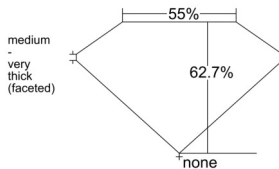

GIA®

FACSIMILE

GIA REPORT 6545271674

Verify this report at GIA.edu

GIA NATURAL DIAMOND DOSSIER®

December 22, 2025
GIA Report Number 6545271674
Shape and Cutting Style ..... Heart Brilliant
Measurements ..... 5.66 x 6.62 x 4.15 mm

GRADING RESULTS

Carat Weight ..... 0.91 carat
Color Grade ..... H
Clarity Grade VS2

ADDITIONAL GRADING INFORMATION

Polish ..... Excellent
Symmetry ..... Excellent
Fluorescence ..... None
Clarity Characteristics ..... Cloud, Crystal
Inspection(s): GIA 6545271674

PROPORTIONS

Profile not to actual proportions

GRADING SCALES

GIA COLOR SCALE		GIA CLARITY SCALE			
COLORLESS	D	VERY VERY SLIGHTLY INCLUDED	FLAWLESS		
	E		INTERNALLY FLAWLESS		
	F	VERY SLIGHTLY INCLUDED	VVS₁		
	G		VVS₂		
	H		VS₁		
	NEAR COLORLESS	I	SLIGHTLY INCLUDED	VS₂	
		J		SI₁	
		FAINT	K	INCLUDED	SI₂
			L		I₁
			M		I₂
VERT LIGHT	N		INCLUDED	I₃	
	O				
	P				
	Q				
	LIGHT		R		
		S			
		T			
U					
V					
W					
X					
Y					
Z