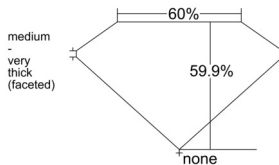

GIA®

FACSIMILE

GIA REPORT 6545271515

Verify this report at GIA.edu

GIA NATURAL DIAMOND DOSSIER®

December 19, 2025
GIA Report Number 6545271515
Shape and Cutting Style ..... Heart Brilliant
Measurements ..... 5.45 x 6.25 x 3.74 mm

GRADING RESULTS

Carat Weight ..... 0.77 carat
Color Grade ..... G
Clarity Grade VS2

ADDITIONAL GRADING INFORMATION

Polish ..... Excellent
Symmetry ..... Very Good
Fluorescence ..... None
Clarity Characteristics ..... Feather, Crystal
Inscription(s): GIA 6545271515

PROPORTIONS

Profile not to actual proportions

GRADING SCALES

GIA COLOR SCALE		GIA CLARITY SCALE			
COLORLESS	D	VERY VERY SLIGHTLY INCLUDED	FLAWLESS		
	E		INTERNALLY FLAWLESS		
	F	VERY SLIGHTLY INCLUDED	VVS₁		
	G		VVS₂		
	H		VS₁		
	NEAR COLORLESS	I	SLIGHTLY INCLUDED	VS₂	
		J		SI₁	
		FAINT	K	INCLUDED	SI₂
			L		I₁
			M		I₂
VERT LIGHT	N	INCLUDED	I₃		
	O				
	P				
	Q				
	R				
LIGHT	S				
	T				
	U				
	V				
	W				
	Z