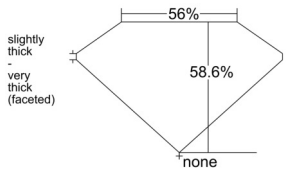

GIA®

FACSIMILE

GIA REPORT 6545270196

Verify this report at GIA.edu

GIA NATURAL DIAMOND DOSSIER®

December 19, 2025
GIA Report Number 6545270196
Shape and Cutting Style ..... Heart Brilliant
Measurements ..... 5.24 x 5.83 x 3.42 mm

GRADING RESULTS

Carat Weight ..... 0.59 carat
Color Grade ..... F
Clarity Grade VS2

ADDITIONAL GRADING INFORMATION

Polish ..... Excellent
Symmetry ..... Excellent
Fluorescence ..... None
Clarity Characteristics ..... Crystal, Cloud, Feather
Inscription(s): GIA 6545270196

PROPORTIONS

Profile not to actual proportions

GRADING SCALES

GIA COLOR SCALE		GIA CLARITY SCALE			
COLORLESS	D	VERY VERY SLIGHTLY INCLUDED	FLAWLESS		
	E		INTERNALLY FLAWLESS		
	F		VVS₁		
	G		VVS₂		
	NEAR COLORLESS	H	VERY SLIGHTLY INCLUDED	VS₁	
		I		VS₂	
		FAINT	J	SLIGHTLY INCLUDED	I₁
			K		I₂
	L		I₃		
	M				
N					
O					
VERT LIGHT	P				
	Q				
	R				
	S				
	T				
	LIGHT	U			
		V			
Z