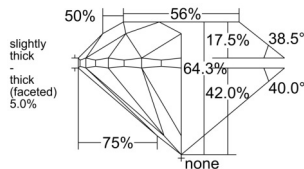

GIA®

FACSIMILE

GIA REPORT 6545259003

Verify this report at GIA.edu

GIA NATURAL DIAMOND DOSSIER®

December 18, 2025
GIA Report Number 6545259003
Shape and Cutting Style ..... Round Brilliant
Measurements ..... 5.51 - 5.56 x 3.56 mm

GRADING RESULTS

Carat Weight ..... 0.70 carat
Color Grade ..... H
Clarity Grade VS1
Cut Grade ..... Very Good

ADDITIONAL GRADING INFORMATION

Polish ..... Excellent
Symmetry ..... Very Good
Fluorescence ..... Strong Blue
Clarity Characteristics ..... Crystal, Cloud, Pinpoint
Inscription(s): GIA 6545259003

PROPORTIONS

Profile to actual proportions