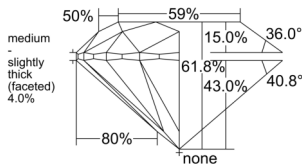

GIA®

FACSIMILE

GIA REPORT 6545249799

Verify this report at GIA.edu

GIA NATURAL DIAMOND DOSSIER®

December 16, 2025
GIA Report Number 6545249799
Shape and Cutting Style ..... Round Brilliant
Measurements ..... 5.38 - 5.42 x 3.34 mm

GRADING RESULTS

Carat Weight ..... 0.60 carat
Color Grade ..... K
Clarity Grade VS2
Cut Grade ..... Excellent

ADDITIONAL GRADING INFORMATION

Polish ..... Excellent
Symmetry ..... Excellent
Fluorescence ..... None
Clarity Characteristics ..... Cloud, Feather, Crystal
Inscription(s): GIA 6545249799

PROPORTIONS

Profile to actual proportions

GRADING SCALES

GIA COLOR SCALE

COLOREDNESS	D
	E
	F
	G
	H
	I
	J
NEAR COLORLESS	K
	L
FADING	M
	N
	O
	P
VERY LIGHT	Q
	R
	S
	T
	U
	V
	W
	X
	Y
LIGHT	Z

GIA CLARITY SCALE

FLAWLESS	INTERNAL FLAWLESS	
		FLAWLESS
VERY VERY SLIGHTLY INCLUDED	VVS₁	
	VVS₂	
VERY SLIGHTLY INCLUDED	VS₁	
	VS₂	
SLIGHTLY INCLUDED	SI₁	
	SI₂	
INCLUDED	I₁	
	I₂	
	I₃	

GIA CUT SCALE

EXCELLENT
VERY GOOD
GOOD
FAIR
POOR