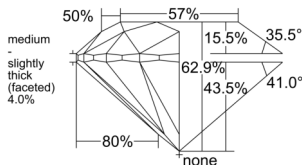

GIA®

FACSIMILE

GIA REPORT 6545247720

Verify this report at GIA.edu

GIA NATURAL DIAMOND DOSSIER®

December 18, 2025
GIA Report Number 6545247720
Shape and Cutting Style ..... Round Brilliant
Measurements ..... 5.87 - 5.92 x 3.71 mm

GRADING RESULTS

Carat Weight ..... 0.80 carat
Color Grade ..... E
Clarity Grade S11
Cut Grade ..... Excellent

ADDITIONAL GRADING INFORMATION

Polish ..... Excellent
Symmetry ..... Very Good
Fluorescence ..... Medium Blue
Clarity Characteristics ..... Crystal
Inscription(s): GIA 6545247720

PROPORTIONS

GRADING SCALES

GIA COLOR SCALE

COLOREDNESS	D
	E
	F
	G
	H
	I
	J
NEAR COLORLESS	K
	L
FAIN	M
	N
	O
	P
VERY LIGHT	Q
	R
	S
	T
	U
	V
	W
	X
	Y
LIGHT	Z

GIA CLARITY SCALE

FLAWLESS	INTERNAL FLAWLESS	
		FLAWLESS
VERY VERY SLIGHTLY INCLUDED	VERY SLIGHTLY INCLUDED	
		VVS₁
	VVS₂	
SLIGHTLY INCLUDED	INCLUDED	
		VS₁
	VS₂	
	S1₁	
	S1₂	
	I₁	
	I₂	
	I₃	

GIA CUT SCALE

EXCELLENT
VERY GOOD
GOOD
FAIR
POOR