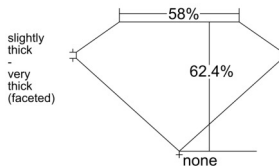

GIA®

FACSIMILE

GIA REPORT 6545245044

Verify this report at GIA.edu

GIA NATURAL DIAMOND DOSSIER®

December 16, 2025
GIA Report Number 6545245044
Shape and Cutting Style ..... Pear Brilliant
Measurements ..... 6.49 x 3.98 x 2.48 mm

GRADING RESULTS

Carat Weight ..... 0.40 carat
Color Grade ..... J
Clarity Grade VS1

ADDITIONAL GRADING INFORMATION

Polish ..... Excellent
Symmetry ..... Excellent
Fluorescence ..... Faint
Clarity Characteristics ..... Indented Natural
Inspection(s): GIA 6545245044

PROPORTIONS

Profile not to actual proportions

GRADING SCALES

GIA COLOR SCALE		GIA CLARITY SCALE			
COLORLESS	D	VERY VERY SLIGHTLY INCLUDED	FLAWLESS		
	E		INTERNALLY FLAWLESS		
	F	VERY SLIGHTLY INCLUDED	VS₁		
	G		VS₂		
	H		VS₁		
	NEAR COLORLESS	I	SLIGHTLY INCLUDED	VS₂	
		J		SI₁	
		FAINT	K	INCLUDED	SI₂
			L		I₁
			M		I₂
VERT LIGHT	N	LIGHT	I₃		
	O				
	P				
	Q				
	R