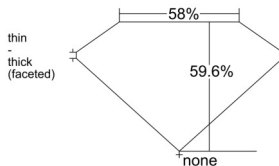

GIA®

FACSIMILE

GIA REPORT 6545231490

Verify this report at GIA.edu

GIA NATURAL DIAMOND DOSSIER®

December 15, 2025
GIA Report Number 6545231490
Shape and Cutting Style ..... Heart Brilliant
Measurements ..... 5.51 x 6.20 x 3.70 mm

GRADING RESULTS

Carat Weight ..... 0.70 carat
Color Grade I
Clarity Grade ..... Internally Flawless

ADDITIONAL GRADING INFORMATION

Polish ..... Very Good
Symmetry ..... Very Good
Fluorescence ..... None
Clarity Characteristics ..... Minor Details of Polish
Inscription(s): GIA 6545231490

PROPORTIONS

Profile not to actual proportions

GRADING SCALES

GIA COLOR SCALE		GIA CLARITY SCALE				
COLORLESS	D	VERY VERY SLIGHTLY INCLUDED	FLAWLESS			
	E		INTERNALLY FLAWLESS			
	F		VVS₁			
	NEAR COLORLESS	G	VERY SLIGHTLY INCLUDED	VVS₂		
		H		VS₁		
		FAINT	I	SLIGHTLY INCLUDED	VS₂	
			J		SI₁	
			LIGHT	K	INCLUDED	SI₂
	L	I₁				
	M	I₂				
N	NOT GRADED	I₃				
O						
P						
Q						
R						
S						
T						
U						
V						
W						
X						
Y						
Z