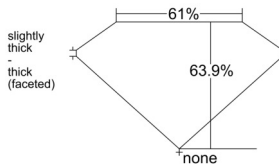

GIA®

FACSIMILE

GIA REPORT 6545228230

Verify this report at GIA.edu

GIA NATURAL DIAMOND DOSSIER®

December 15, 2025
GIA Report Number 6545228230
Shape and Cutting Style ..... Oval Brilliant
Measurements ..... 6.77 x 4.69 x 3.00 mm

GRADING RESULTS

Carat Weight ..... 0.60 carat
Color Grade ..... H
Clarity Grade SI1

ADDITIONAL GRADING INFORMATION

Polish ..... Excellent
Symmetry ..... Excellent
Fluorescence ..... None
Clarity Characteristics ..... Crystal, Cloud, Cavity
Inscription(s): GIA 6545228230

PROPORTIONS

Profile not to actual proportions

GRADING SCALES

GIA COLOR SCALE		GIA CLARITY SCALE			
COLORLESS	D	VERY VERY SLIGHTLY INCLUDED	FLAWLESS		
	E		INTERNALLY FLAWLESS		
	F	VERY SLIGHTLY INCLUDED	VVS₁		
	G		VVS₂		
	H		VS₁		
	NEAR COLORLESS	I	SLIGHTLY INCLUDED	VS₂	
		J		SI₁	
		FAINT	K	INCLUDED	SI₂
			L		I₁
			M		I₂
VERT LIGHT	N	INCLUDED	I₃		
	O				
	P				
	Q				
	R				
LIGHT	S				
	T				
	U				
	V				
	W				
X					
Y					
Z