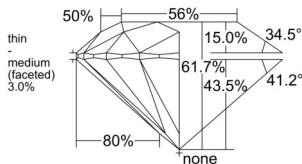

GIA®

FACSIMILE

GIA REPORT 6545227350

Verify this report at GIA.edu

GIA NATURAL DIAMOND DOSSIER®

December 19, 2025
GIA Report Number 6545227350
Shape and Cutting Style ..... Round Brilliant
Measurements ..... 4.74 - 4.77 x 2.93 mm

GRADING RESULTS

Carat Weight ..... 0.40 carat
Color Grade ..... F
Clarity Grade S11
Cut Grade ..... Excellent

ADDITIONAL GRADING INFORMATION

Polish ..... Excellent
Symmetry ..... Excellent
Fluorescence ..... None
Clarity Characteristics ..... Feather, Crystal
Inscription(s): GIA 6545227350

PROPORTIONS

GRADING SCALES

GIA COLOR SCALE	GIA CLARITY SCALE	GIA CUT SCALE	
D	FLAWLESS	EXCELLENT	
E	INTERNALLY FLAWLESS		
F		VVS₁	VERY GOOD
G	VVS₂		
H	VS₁	GOOD	
I	VS₂		
J	S1₁	FAIR	
K	S1₂		
L	I₁	POOR	
M	I₂		
N	I₃		
O			
P			
Q			
R			
S			
T			
U			
V			
W			
X			
Y			
Z