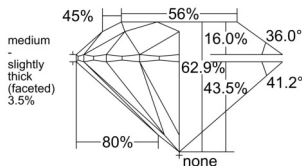

GIA®

FACSIMILE

GIA REPORT 6545220746

Verify this report at GIA.edu

GIA NATURAL DIAMOND DOSSIER®

December 12, 2025
GIA Report Number 6545220746
Shape and Cutting Style ..... Round Brilliant
Measurements ..... 4.48 - 4.51 x 2.83 mm

GRADING RESULTS

Carat Weight ..... 0.35 carat
Color Grade ..... H
Clarity Grade VVS1
Cut Grade ..... Excellent

ADDITIONAL GRADING INFORMATION

Polish ..... Excellent
Symmetry ..... Excellent
Fluorescence ..... None
Clarity Characteristics ..... Pinpoint
Inscription(s): GIA 6545220746

PROPORTIONS

GRADING SCALES

GIA COLOR SCALE

COLORLESS	D
	E
	F
	G
	H
	I
	J
NEAR COLORLESS	K
	L
	M
FANT	N
	O
	P
	Q
VERY LIGHT	R
	S
	T
	U
	V
	W
	X
	Y
LIGHT	Z

GIA CLARITY SCALE

FLAWLESS	INTERNAL FLAWLESS	
		FLAWLESS
VERY VERY SLIGHTLY INCLUDED	VVS₁	
	VVS₂	
VERY SLIGHTLY INCLUDED	VS₁	
	VS₂	
SLIGHTLY INCLUDED	SI₁	
	SI₂	
INCLUDED	I₁	
	I₂	
	I₃	

GIA CUT SCALE

EXCELLENT
VERY GOOD
GOOD
FAIR
POOR