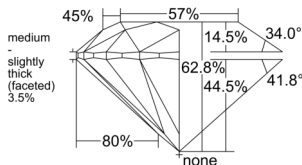

GIA®

FACSIMILE

GIA REPORT 6545220494

Verify this report at GIA.edu

GIA NATURAL DIAMOND DOSSIER®

December 12, 2025
GIA Report Number 6545220494
Shape and Cutting Style ..... Round Brilliant
Measurements ..... 4.32 - 4.35 x 2.72 mm

GRADING RESULTS

Carat Weight ..... 0.31 carat
Color Grade ..... E
Clarity Grade VVS1
Cut Grade ..... Excellent

ADDITIONAL GRADING INFORMATION

Polish ..... Excellent
Symmetry ..... Excellent
Fluorescence ..... None
Clarity Characteristics ..... Pinpoint
Inscription(s): GIA 6545220494

PROPORTIONS

Profile to actual proportions