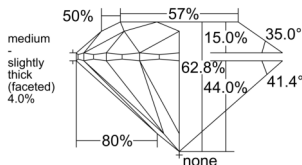

GIA®

FACSIMILE

GIA REPORT 6545216921

Verify this report at GIA.edu

GIA NATURAL DIAMOND DOSSIER®

December 11, 2025
GIA Report Number 6545216921
Shape and Cutting Style ..... Round Brilliant
Measurements ..... 5.68 - 5.71 x 3.58 mm

GRADING RESULTS

Carat Weight ..... 0.71 carat
Color Grade ..... G
Clarity Grade VVS1
Cut Grade ..... Excellent

ADDITIONAL GRADING INFORMATION

Polish ..... Excellent
Symmetry ..... Excellent
Fluorescence ..... Medium Blue
Clarity Characteristics ..... Pinpoint
Inscription(s): GIA 6545216921

PROPORTIONS

Profile to actual proportions

GRADING SCALES

GIA COLOR SCALE

COLORLESS	D
	E
	F
	G
	H
	I
	J
NEAR COLORLESS	K
	L
Faint	M
	N
	O
	P
	Q
Very Light	R
	S
	T
	U
	V
	W
	X
	Y
Light	Z

GIA CLARITY SCALE

FLAWLESS	INTERNAL FLAWLESS	
		FLAWLESS
VERY VERY SLIGHTLY INCLUDED	VVS₁	
	VVS₂	
VERY SLIGHTLY INCLUDED	VS₁	
	VS₂	
SLIGHTLY INCLUDED	SI₁	
	SI₂	
INCLUDED	I₁	
	I₂	
	I₃	

GIA CUT SCALE

EXCELLENT
VERY GOOD
GOOD
FAIR
POOR