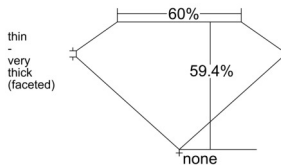

GIA®

FACSIMILE

GIA REPORT 6545214768

Verify this report at GIA.edu

GIA NATURAL DIAMOND DOSSIER®

December 11, 2025
GIA Report Number 6545214768
Shape and Cutting Style ..... Heart Brilliant
Measurements ..... 5.32 x 6.22 x 3.70 mm

GRADING RESULTS

Carat Weight ..... 0.71 carat
Color Grade ..... H
Clarity Grade VVS2

ADDITIONAL GRADING INFORMATION

Polish ..... Excellent
Symmetry ..... Excellent
Fluorescence ..... None
Clarity Characteristics ..... Pinpoint
Inscription(s): GIA 6545214768

PROPORTIONS

Profile not to actual proportions

GRADING SCALES

GIA COLOR SCALE		GIA CLARITY SCALE	
COLORLESS	D	VERY VERY SLIGHTLY INCLUDED	FLAWLESS
	E		INTERNALLY FLAWLESS
	F		VVS₁
	G		VVS₂
	H		VS₁
	I		VS₂
	J		SI₁
	K		SI₂
	L		I₁
	M		I₂
NEAR COLORLESS	N	SLIGHTLY INCLUDED	I₃
	O		
	P		
	Q		
FAINT	R		
	S		
	T		
	U		
VERT LIGHT	V		
	W		
	X		
	Y		
LIGHT	Z