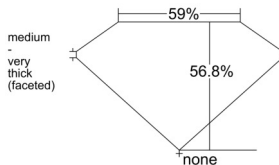

GIA®

FACSIMILE

GIA REPORT 6545214484

Verify this report at GIA.edu

GIA NATURAL DIAMOND DOSSIER®

December 11, 2025
GIA Report Number 6545214484
Shape and Cutting Style ..... Heart Brilliant
Measurements ..... 4.79 x 5.62 x 3.20 mm

GRADING RESULTS

Carat Weight ..... 0.50 carat
Color Grade ..... D
Clarity Grade VS2

ADDITIONAL GRADING INFORMATION

Polish ..... Very Good
Symmetry ..... Very Good
Fluorescence ..... None
Clarity Characteristics ..... Crystal, Knot
Inscription(s): GIA 6545214484

PROPORTIONS

Profile not to actual proportions

GRADING SCALES

GIA COLOR SCALE		GIA CLARITY SCALE	
COLORLESS	D	VERY VERY SLIGHTLY INCLUDED	FLAWLESS
	E		INTERNALLY FLAWLESS
	F		VVS₁
	G		VVS₂
	H		VS₁
	I		VS₂
	J		SI₁
	K		SI₂
	L		I₁
	M		I₂
NEAR COLORLESS	N	SLIGHTLY INCLUDED	I₃
	O		
	P		
	Q		
FAINT	R		
	S		
	T		
	U		
VERT LIGHT	V		
	W		
	X		
	Y		
LIGHT	Z