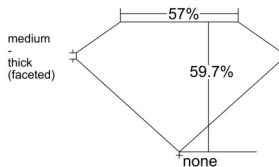

GIA®

FACSIMILE

GIA REPORT 6545213586

Verify this report at GIA.edu

GIA NATURAL DIAMOND DOSSIER®

December 12, 2025
GIA Report Number **6545213586**
Shape and Cutting Style ..... **Heart Brilliant**
Measurements ..... **5.60 x 6.24 x 3.72 mm**

GRADING RESULTS

Carat Weight ..... **0.72 carat**
Color Grade ..... **I**
Clarity Grade ..... **Internally Flawless**

ADDITIONAL GRADING INFORMATION

Polish ..... **Very Good**
Symmetry ..... **Excellent**
Fluorescence ..... **None**
Clarity Characteristics... **Surface Graining, Minor Details of Polish**
Inscription(s): **GIA 6545213586**

PROPORTIONS

Profile not to actual proportions

GRADING SCALES

GIA COLOR SCALE		GIA CLARITY SCALE			
COLORLESS	D	VERY VERY SLIGHTLY INCLUDED	FLAWLESS		
	E		INTERNALLY FLAWLESS		
	F	VERY SLIGHTLY INCLUDED	VVS₁		
	G		VVS₂		
	H		VS₁		
	NEAR COLORLESS	I	VERY SLIGHTLY INCLUDED	VS₂	
		J		SI₁	
		FAINT	K	SLIGHTLY INCLUDED	SI₂
			L		I₁
			M		I₂
VERTICALLY LIGHT	N	INCLUDED	I₃		
	O				
	P				
	Q				
	R				
LIGHT	S				
	T				
	U				
	V				
	W				
	X				
	Y				
	Z