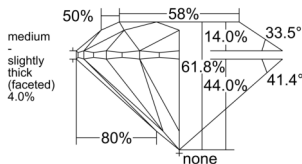

GIA®

FACSIMILE

GIA NATURAL DIAMOND DOSSIER®

December 11, 2025
GIA Report Number 6545213492
Shape and Cutting Style ..... Round Brilliant
Measurements ..... 4.11 - 4.13 x 2.55 mm

GRADING RESULTS

Carat Weight ..... 0.26 carat
Color Grade ..... G
Clarity Grade VS1
Cut Grade ..... Excellent

ADDITIONAL GRADING INFORMATION

Polish ..... Excellent
Symmetry ..... Excellent
Fluorescence ..... Medium Blue
Clarity Characteristics..... Crystal, Needle, Cloud, Pinpoint
Inspection(s): GIA 6545213492

GIA REPORT 6545213492

Verify this report at GIA.edu

PROPORTIONS

Profile to actual proportions