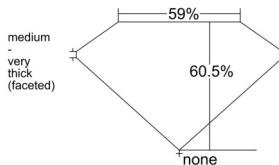

GIA®

FACSIMILE

GIA REPORT 6545210194

Verify this report at GIA.edu

GIA NATURAL DIAMOND DOSSIER®

December 10, 2025
GIA Report Number 6545210194
Shape and Cutting Style ..... Heart Brilliant
Measurements ..... 4.98 x 5.80 x 3.51 mm

GRADING RESULTS

Carat Weight ..... 0.60 carat
Color Grade ..... G
Clarity Grade VS2

ADDITIONAL GRADING INFORMATION

Polish ..... Excellent
Symmetry ..... Excellent
Fluorescence ..... None
Clarity Characteristics ..... Crystal
Inscription(s): GIA 6545210194

PROPORTIONS

Profile not to actual proportions

GRADING SCALES

GIA COLOR SCALE		GIA CLARITY SCALE			
COLORLESS	D	VERY VERY SLIGHTLY INCLUDED	FLAWLESS		
	E		INTERNALLY FLAWLESS		
	F	VERY SLIGHTLY INCLUDED	VVS₁		
	G		VVS₂		
	H		VS₁		
	NEAR COLORLESS	I	SLIGHTLY INCLUDED	VS₂	
		J		SI₁	
		FAINT	K	INCLUDED	SI₂
			L		I₁
			M		I₂
VERT LIGHT	N	LIGHT	I₃		
	O				
	P				
	Q				
	R				
	S				
	T