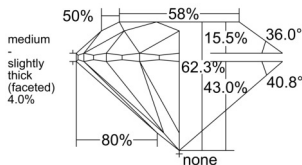

GIA®

FACSIMILE

GIA REPORT 6545208003

Verify this report at GIA.edu

GIA NATURAL DIAMOND DOSSIER®

December 12, 2025
GIA Report Number 6545208003
Shape and Cutting Style ..... Round Brilliant
Measurements ..... 4.72 - 4.75 x 2.95 mm

GRADING RESULTS

Carat Weight ..... 0.41 carat
Color Grade ..... G
Clarity Grade ..... Flawless
Cut Grade ..... Excellent

ADDITIONAL GRADING INFORMATION

Polish ..... Excellent
Symmetry ..... Excellent
Fluorescence ..... None
Clarity Characteristics ..... None
Inscription(s): GIA 6545208003

PROPORTIONS

GRADING SCALES

GIA COLOR SCALE

COLORESS	D
	E
	F
	G
	H
	I
	J
NEAR COLORESS	K
	L
FANIT	M
	N
	O
	P
VERY LIGHT	Q
	R
	S
	T
	U
	V
	W
	X
	Y
LIGHT	Z

GIA CLARITY SCALE

FLAWLESS	INTERNAL FLAWLESS	
		FLAWLESS
VERY VERY SLIGHTLY INCLUDED	VVS₁	
	VVS₂	
VERY SLIGHTLY INCLUDED	VS₁	
	VS₂	
SLIGHTLY INCLUDED	SI₁	
	SI₂	
INCLUDED	I₁	
	I₂	
	I₃	

GIA CUT SCALE

EXCELLENT
VERY GOOD
GOOD
FAIR
POOR