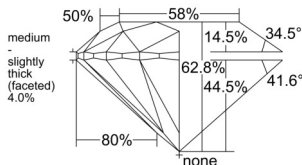

GIA®

FACSIMILE

GIA REPORT 6545201529

Verify this report at GIA.edu

GIA NATURAL DIAMOND DOSSIER®

December 11, 2025
GIA Report Number 6545201529
Shape and Cutting Style ..... Round Brilliant
Measurements ..... 4.70 - 4.72 x 2.96 mm

GRADING RESULTS

Carat Weight ..... 0.40 carat
Color Grade ..... N
Clarity Grade VS2
Cut Grade ..... Excellent

ADDITIONAL GRADING INFORMATION

Polish ..... Excellent
Symmetry ..... Excellent
Fluorescence ..... Faint
Clarity Characteristics ..... Crystal, Cloud
Inscription(s): GIA 6545201529

PROPORTIONS

GRADING SCALES

GIA COLOR SCALE

COLORLESS	D
	E
	F
	G
	H
	I
	J
NEAR COLORLESS	K
	L
	M
FAIN	N
	O
	P
	R
VERY LIGHT	S
	T
	U
	V
	W
	X
	Y
LIGHT	Z

GIA CLARITY SCALE

FLAWLESS	INTERNAL FLAWLESS	
		FLAWLESS
VERY VERY SLIGHTLY INCLUDED	VVS₁	
	VVS₂	
VERY SLIGHTLY INCLUDED	VS₁	
	VS₂	
SLIGHTLY INCLUDED	SI₁	
	SI₂	
INCLUDED	I₁	
	I₂	
	I₃	

GIA CUT SCALE

EXCELLENT
VERY GOOD
GOOD
FAIR
POOR