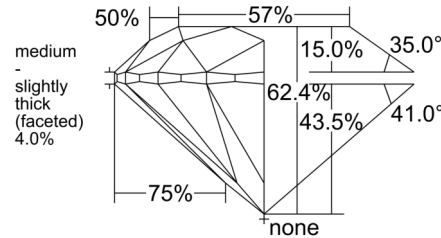

GIA NATURAL DIAMOND GRADING REPORT

December 09, 2025
GIA Report Number 6545197649
Shape and Cutting Style ..... Round Brilliant
Measurements ..... 7.75 - 7.80 x 4.85 mm

GRADING RESULTS

Carat Weight ..... 1.82 carat
Color Grade ..... K
Clarity Grade VS2
Cut Grade ..... Excellent

ADDITIONAL GRADING INFORMATION

Polish ..... Excellent
Symmetry ..... Excellent
Fluorescence ..... None

Inscription(s): GIA 6545197649

Comments: Additional clouds are not shown. Pinpoints are not shown.

PROPORTIONS

Profile to actual proportions