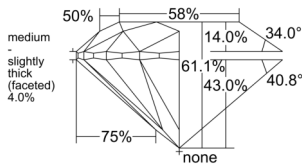

GIA®

FACSIMILE

GIA REPORT 6545187670

Verify this report at GIA.edu

GIA NATURAL DIAMOND DOSSIER®

December 08, 2025
GIA Report Number 6545187670
Shape and Cutting Style ..... Round Brilliant
Measurements ..... 5.34 - 5.38 x 3.27 mm

GRADING RESULTS

Carat Weight ..... 0.58 carat
Color Grade ..... J
Clarity Grade VS2
Cut Grade ..... Excellent

ADDITIONAL GRADING INFORMATION

Polish ..... Excellent
Symmetry ..... Excellent
Fluorescence ..... Faint
Clarity Characteristics ..... Cloud, Crystal, Feather
Inscription(s): GIA 6545187670

PROPORTIONS

Profile to actual proportions

GRADING SCALES

GIA COLOR SCALE	GIA CLARITY SCALE	GIA CUT SCALE	
D	FLAWLESS	EXCELLENT	
E	INTERNALLY FLAWLESS		
F		VVS₁	VERY GOOD
G	VVS₂		
H	VS₁	GOOD	
I	VS₂		
J	SI₁	FAIR	
K	SI₂		
L	I₁	POOR	
M	I₂		
N	I₃		
O			
P			
Q			
R			
S			
T			
U			
V			
W			
X			
Y			
Z