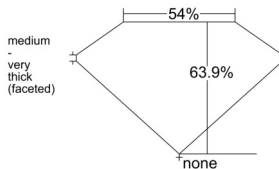

GIA®

FACSIMILE

GIA REPORT 6545176453

Verify this report at GIA.edu

GIA NATURAL DIAMOND DOSSIER®

December 08, 2025
GIA Report Number 6545176453
Shape and Cutting Style ..... Heart Brilliant
Measurements ..... 5.17 x 6.15 x 3.93 mm

GRADING RESULTS

Carat Weight ..... 0.71 carat
Color Grade ..... G
Clarity Grade VS1

ADDITIONAL GRADING INFORMATION

Polish ..... Very Good
Symmetry ..... Excellent
Fluorescence ..... None
Clarity Characteristics ..... Crystal, Needle, Pinpoint
Inscription(s): GIA 6545176453

PROPORTIONS

Profile not to actual proportions

GRADING SCALES

GIA COLOR SCALE		GIA CLARITY SCALE			
COLORLESS	D	VERY VERY SLIGHTLY INCLUDED	FLAWLESS		
	E		INTERNALLY FLAWLESS		
	F	VERY SLIGHTLY INCLUDED	VVS₁		
	G		VVS₂		
	H		VS₁		
	NEAR COLORLESS	I	SLIGHTLY INCLUDED	VS₂	
		J		SI₁	
		FAINT	K	INCLUDED	SI₂
			L		I₁
			M		I₂
VERT LIGHT	N	LIGHT	I₃		
	O				
	P				
	Q				
	R