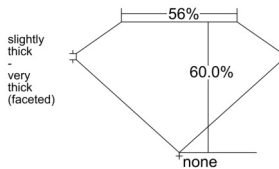

GIA®

FACSIMILE

GIA REPORT 6545176220

Verify this report at GIA.edu

GIA NATURAL DIAMOND DOSSIER®

December 08, 2025
GIA Report Number 6545176220
Shape and Cutting Style ..... Heart Brilliant
Measurements ..... 5.28 x 6.17 x 3.70 mm

GRADING RESULTS

Carat Weight ..... 0.70 carat
Color Grade ..... J
Clarity Grade VS1

ADDITIONAL GRADING INFORMATION

Polish ..... Excellent
Symmetry ..... Excellent
Fluorescence ..... Faint
Clarity Characteristics ..... Feather
Inscription(s): GIA 6545176220

PROPORTIONS

Profile not to actual proportions

GRADING SCALES

GIA COLOR SCALE		GIA CLARITY SCALE			
COLORLESS	D	VERY VERY SLIGHTLY INCLUDED	FLAWLESS		
	E		INTERNALLY FLAWLESS		
	F	VERY SLIGHTLY INCLUDED	VVS₁		
	G		VVS₂		
	H		VS₁		
	NEAR COLORLESS	I	SLIGHTLY INCLUDED	VS₂	
		J		SI₁	
		FAINT	K	INCLUDED	SI₂
			L		I₁
			M		I₂
VERT LIGHT	N		LIGHT	I₃	
	O				
	P				
	Q				
	R