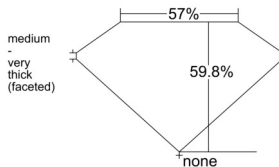

GIA®

FACSIMILE

GIA REPORT 6545176189

Verify this report at GIA.edu

GIA NATURAL DIAMOND DOSSIER®

December 08, 2025
GIA Report Number **6545176189**
Shape and Cutting Style ..... **Heart Brilliant**
Measurements ..... **5.21 x 6.13 x 3.67 mm**

GRADING RESULTS

Carat Weight ..... **0.70 carat**
Color Grade ..... **G**
Clarity Grade **VVS1**

ADDITIONAL GRADING INFORMATION

Polish ..... **Excellent**
Symmetry ..... **Very Good**
Fluorescence ..... **Faint**
Clarity Characteristics ..... **Cloud, Needle, Feather**
Inscription(s): **GIA 6545176189**

PROPORTIONS

Profile not to actual proportions

GRADING SCALES

GIA COLOR SCALE		GIA CLARITY SCALE			
COLORLESS	D	VERY VERY SLIGHTLY INCLUDED	FLAWLESS		
	E		INTERNALLY FLAWLESS		
	F	VERY SLIGHTLY INCLUDED	VVS₁		
	G		VVS₂		
	H		VS₁		
	NEAR COLORLESS	I	SLIGHTLY INCLUDED	VS₂	
		J		SI₁	
		FAINT	K	INCLUDED	SI₂
			L		I₁
			M		I₂
VERT LIGHT	N	INCLUDED	I₃		
	O				
	P				
	Q				
	R				
LIGHT	S				
	T				
	U				
	V				
	W				
X					
Y					
Z