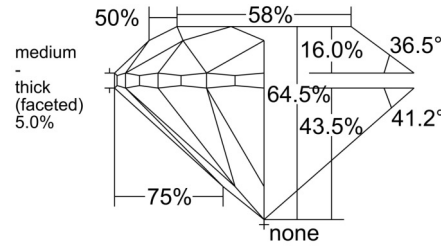

GIA NATURAL DIAMOND GRADING REPORT

December 08, 2025
GIA Report Number 6545174598
Shape and Cutting Style Round Brilliant
Measurements 7.10 - 7.19 x 4.61 mm

GRADING RESULTS

Carat Weight 1.50 carat
Color Grade K
Clarity Grade SI2
Cut Grade Very Good

ADDITIONAL GRADING INFORMATION

Polish Very Good
Symmetry Very Good
Fluorescence Strong Blue
Inscription(s): GIA 6545174598

PROPORTIONS

Profile to actual proportions

CLARITY CHARACTERISTICS

KEY TO SYMBOLS*

- Feather
- Natural
- Etch Channel
- Indented Natural
- Pinpoint

* Red symbols denote internal characteristics (inclusions). Green or black symbols denote external characteristics (blemishes). Diagram is an approximate representation of the diamond, and symbols shown indicate type, position, and approximate size of clarity characteristics. All clarity characteristics may not be shown. Details of finish are not shown.