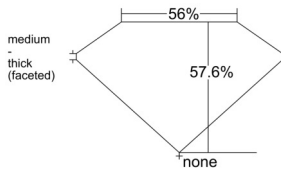

GIA®

FACSIMILE

GIA REPORT 6545174052

Verify this report at GIA.edu

GIA NATURAL DIAMOND DOSSIER®

December 08, 2025
GIA Report Number 6545174052
Shape and Cutting Style ..... Heart Brilliant
Measurements ..... 4.96 x 5.78 x 3.33 mm

GRADING RESULTS

Carat Weight ..... 0.54 carat
Color Grade ..... G
Clarity Grade VS2

ADDITIONAL GRADING INFORMATION

Polish ..... Excellent
Symmetry ..... Very Good
Fluorescence ..... None
Clarity Characteristics ..... Cloud
Inscription(s): GIA 6545174052

PROPORTIONS

Profile not to actual proportions

GRADING SCALES

GIA COLOR SCALE		GIA CLARITY SCALE	
COLORLESS	D	VERY VERY SLIGHTLY INCLUDED	FLAWLESS
	E		INTERNALLY FLAWLESS
	F		VVS₁
	G		VVS₂
	H		VS₁
	I		VS₂
	J		SI₁
	K		SI₂
	L		I₁
	M		I₂
NEAR COLORLESS	N	SLIGHTLY INCLUDED	I₃
	O		
	P		
	Q		
FAINT	R		
	S		
	T		
	U		
VERT LIGHT	V		
	W		
	X		
	Y		
LIGHT	Z