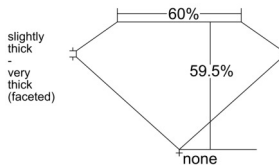

GIA®

FACSIMILE

GIA REPORT 6545173487

Verify this report at GIA.edu

GIA NATURAL DIAMOND DOSSIER®

December 05, 2025
GIA Report Number 6545173487
Shape and Cutting Style ..... Heart Brilliant
Measurements ..... 5.41 x 6.22 x 3.70 mm

GRADING RESULTS

Carat Weight ..... 0.72 carat
Color Grade I
Clarity Grade VVS1

ADDITIONAL GRADING INFORMATION

Polish ..... Very Good
Symmetry ..... Excellent
Fluorescence ..... Faint
Clarity Characteristics ..... Pinpoint, Feather
Inscription(s): GIA 6545173487

PROPORTIONS

Profile not to actual proportions

GRADING SCALES

GIA COLOR SCALE		GIA CLARITY SCALE			
COLORLESS	D	VERY SLIGHTLY INCLUDED	FLAWLESS		
	E		INTERNALLY FLAWLESS		
	F	INCLUDED	VVS₁		
	G		VVS₂		
	H		VS₁		
	NEAR COLORLESS	I	VERY SLIGHTLY INCLUDED	VS₂	
		J		SI₁	
		FAINT	K	INCLUDED	SI₂
			L		I₁
			M		I₂
VERT LIGHT	N	INCLUDED	I₃		
	O				
	P				
	Q				
	R				
LIGHT	S				
	T				
	U				
	V				
	W				
X					
Y					
Z