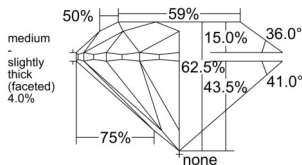

GIA®

FACSIMILE

GIA REPORT 6545171011

Verify this report at GIA.edu

GIA NATURAL DIAMOND DOSSIER®

December 04, 2025
GIA Report Number 6545171011
Shape and Cutting Style ..... Round Brilliant
Measurements ..... 5.68 - 5.72 x 3.56 mm

GRADING RESULTS

Carat Weight ..... 0.72 carat
Color Grade ..... K
Clarity Grade SI2
Cut Grade ..... Excellent

ADDITIONAL GRADING INFORMATION

Polish ..... Excellent
Symmetry ..... Excellent
Fluorescence ..... None
Clarity Characteristics ..... Crystal
Inscription(s): GIA 6545171011

PROPORTIONS

Profile to actual proportions

GRADING SCALES

GIA COLOR SCALE	GIA CLARITY SCALE	GIA CUT SCALE	
D	FLAWLESS	EXCELLENT	
E	INTERNALLY FLAWLESS		
F		VVS₁	VERY GOOD
G	VVS₂		
H	VS₁	GOOD	
I	VS₂		
J	SI₁	FAIR	
K	SI₂		
L	I₁	POOR	
M			
N			
O	I₂		
P			
Q			
R	I₃		
S			
T			
U			
V			
W			
X			
Y			
Z