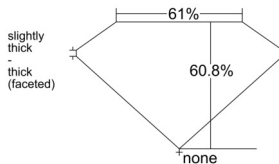

GIA®

FACSIMILE

GIA REPORT 6545169282

Verify this report at GIA.edu

GIA NATURAL DIAMOND DOSSIER®

December 05, 2025
GIA Report Number 6545169282
Shape and Cutting Style ..... Heart Brilliant
Measurements ..... 4.96 x 5.93 x 3.61 mm

GRADING RESULTS

Carat Weight ..... 0.60 carat
Color Grade ..... F
Clarity Grade VS1

ADDITIONAL GRADING INFORMATION

Polish ..... Excellent
Symmetry ..... Excellent
Fluorescence ..... None
Clarity Characteristics ..... Feather, Needle
Inscription(s): GIA 6545169282

PROPORTIONS

Profile not to actual proportions

GRADING SCALES

GIA COLOR SCALE		GIA CLARITY SCALE			
COLORLESS	D	VERY VERY SLIGHTLY INCLUDED	FLAWLESS		
	E		INTERNALLY FLAWLESS		
	F		VS₁		
	NEAR COLORLESS	G	VERY SLIGHTLY INCLUDED	VS₂	
		H		VS₁	
		FAINT	I	SLIGHTLY INCLUDED	VS₂
			J		SI₁
	K		SI₂		
	VERT LIGHT		L	INCLUDED	I₁
			M		I₂
N			I₃		
O					
LIGHT	P				
	Q				
	R				
	S				
	T				
	U				
	V				
	W				
X					
Y					
Z