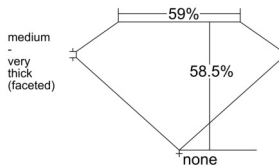

GIA®

FACSIMILE

GIA REPORT 6545168088

Verify this report at GIA.edu

GIA NATURAL DIAMOND DOSSIER®

December 05, 2025
GIA Report Number 6545168088
Shape and Cutting Style ..... Heart Brilliant
Measurements ..... 4.87 x 5.49 x 3.21 mm

GRADING RESULTS

Carat Weight ..... 0.50 carat
Color Grade ..... F
Clarity Grade S11

ADDITIONAL GRADING INFORMATION

Polish ..... Very Good
Symmetry ..... Excellent
Fluorescence ..... None
Clarity Characteristics ..... Feather, Crystal
Inscription(s): GIA 6545168088

PROPORTIONS

Profile not to actual proportions

GRADING SCALES

GIA COLOR SCALE		GIA CLARITY SCALE	
COLORLESS	D	VERY VERY SLIGHTLY INCLUDED	FLAWLESS
	E		INTERNALLY FLAWLESS
	F		VVS₁
	G		VVS₂
	H		VS₁
	I		VS₂
	J		S1₁
	K		S1₂
	L		I₁
	M		I₂
NEAR COLORLESS	N	SLIGHTLY INCLUDED	I₃
	O		
	P		
	Q		
FAINT	R	INCLUDED	
	S		
	T		
	U		
VERT LIGHT	V		
	W		
	X		
	Y		
LIGHT	Z