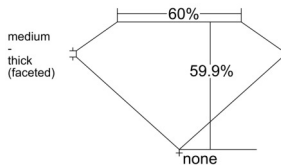

GIA®

FACSIMILE

GIA REPORT 6545168053

Verify this report at GIA.edu

GIA NATURAL DIAMOND DOSSIER®

December 05, 2025
GIA Report Number 6545168053
Shape and Cutting Style ..... Heart Brilliant
Measurements ..... 5.00 x 5.93 x 3.55 mm

GRADING RESULTS

Carat Weight ..... 0.60 carat
Color Grade ..... H
Clarity Grade VS2

ADDITIONAL GRADING INFORMATION

Polish ..... Excellent
Symmetry ..... Very Good
Fluorescence ..... None
Clarity Characteristics ..... Cloud
Inscription(s): GIA 6545168053

PROPORTIONS

Profile not to actual proportions

GRADING SCALES

GIA COLOR SCALE		GIA CLARITY SCALE			
COLORLESS	D	VERY VERY SLIGHTLY INCLUDED	FLAWLESS		
	E		INTERNALLY FLAWLESS		
	F		VVS₁		
	NEAR COLORLESS	G	VVS₂		
		H	VERY SLIGHTLY INCLUDED	VS₁	
		I		VS₂	
		FAINT	J	SLIGHTLY INCLUDED	SI₁
	K		SI₂		
	L		INCLUDED		I₁
	M			I₂	
N	I₃				
VERT LIGHT	O				
	P				
	Q				
	R				
	S				
	T				
	LIGHT	U			
V					
W					
X					
	Y				
	Z