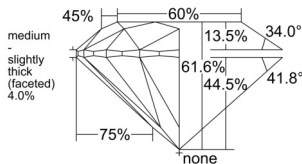

GIA®

FACSIMILE

GIA REPORT 6545161060

Verify this report at GIA.edu

GIA NATURAL DIAMOND DOSSIER®

December 03, 2025
GIA Report Number 6545161060
Shape and Cutting Style ..... Round Brilliant
Measurements ..... 4.60 - 4.63 x 2.84 mm

GRADING RESULTS

Carat Weight ..... 0.37 carat
Color Grade ..... D
Clarity Grade VS1
Cut Grade ..... Excellent

ADDITIONAL GRADING INFORMATION

Polish ..... Excellent
Symmetry ..... Excellent
Fluorescence ..... None
Clarity Characteristics ..... Crystal, Needle, Pinpoint
Inscription(s): GIA 6545161060

PROPORTIONS

Profile to actual proportions

GRADING SCALES

GIA COLOR SCALE	GIA CLARITY SCALE	GIA CUT SCALE	
D	FLAWLESS	EXCELLENT	
E	INTERNALLY FLAWLESS		
F		VVS₁	VERY GOOD
G	VVS₂		
H	VS₁	GOOD	
I	VS₂		
J	SI₁	FAIR	
K	SI₂		
L	I₁	POOR	
M	I₂		
N	I₃		
O			
P			
Q			
R			
S			
T			
U			
V			
W			
X			
Y			
Z