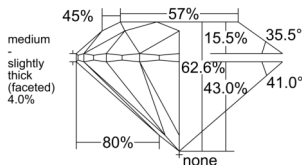

GIA®

FACSIMILE

GIA REPORT 6545158608

Verify this report at GIA.edu

GIA NATURAL DIAMOND DOSSIER®

December 04, 2025
GIA Report Number 6545158608
Shape and Cutting Style ..... Round Brilliant
Measurements ..... 4.88 - 4.90 x 3.06 mm

GRADING RESULTS

Carat Weight ..... 0.45 carat
Color Grade ..... F
Clarity Grade VVS1
Cut Grade ..... Excellent

ADDITIONAL GRADING INFORMATION

Polish ..... Excellent
Symmetry ..... Excellent
Fluorescence ..... None
Clarity Characteristics ..... Pinpoint, Cloud, Feather
Inspection(s): GIA 6545158608

PROPORTIONS

Profile to actual proportions