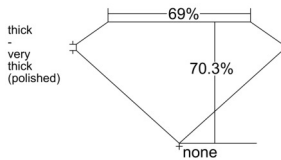

GIA®

FACSIMILE

GIA REPORT 6545157343

Verify this report at gia.edu

GIA NATURAL DIAMOND DOSSIER®

December 04, 2025
GIA Report Number 6545157343
Shape and Cutting Style ..... Emerald Cut
Measurements ..... 6.73 x 4.32 x 3.04 mm

GRADING RESULTS

Carat Weight ..... 0.91 carat
Color Grade ..... G
Clarity Grade VS1

ADDITIONAL GRADING INFORMATION

Polish ..... Excellent
Symmetry ..... Excellent
Fluorescence ..... None
Clarity Characteristics ..... Crystal, Needle, Pinpoint
Inscription(s): GIA 6545157343

PROPORTIONS

Profile not to actual proportions

GRADING SCALES

GIA COLOR SCALE		GIA CLARITY SCALE			
COLORLESS	D	VERY VERY SLIGHTLY INCLUDED	FLAWLESS		
	E		INTERNALLY FLAWLESS		
	F		VS₁		
	NEAR COLORLESS	G	VERY SLIGHTLY INCLUDED	VS₂	
		H		VS₁	
		FAINT	I	SLIGHTLY INCLUDED	VS₂
			J		SI₁
			K		SI₂
	LIGHT	L	INCLUDED	I₁	
		M		I₂	
N		I₃			
O					
P					
Q					
R