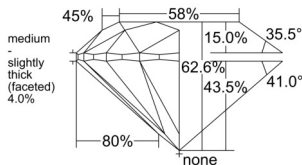

GIA®

FACSIMILE

GIA REPORT 6545150471

Verify this report at GIA.edu

GIA NATURAL DIAMOND DOSSIER®

December 04, 2025
GIA Report Number 6545150471
Shape and Cutting Style ..... Round Brilliant
Measurements ..... 5.19 - 5.23 x 3.26 mm

GRADING RESULTS

Carat Weight ..... 0.55 carat
Color Grade ..... H
Clarity Grade VVS1
Cut Grade ..... Excellent

ADDITIONAL GRADING INFORMATION

Polish ..... Excellent
Symmetry ..... Excellent
Fluorescence ..... Faint
Clarity Characteristics..... Pinpoint, Internal Graining, Feather
Inscription(s): GIA 6545150471

PROPORTIONS

GRADING SCALES

GIA COLOR SCALE	GIA CLARITY SCALE	GIA CUT SCALE
COLOREDNESS	FLAWLESS	EXCELLENT
D	INTERNALLY FLAWLESS	
E	VVS₁	VERY GOOD
F		
G	VS₁	GOOD
H		
I	SI₁	FAIR
J		
K	I₁	POOR
L		
M	I₂	
N	I₃	
O		
P		
Q		
R		
S		
T		
U		
V		
W		
X		
Y		
Z